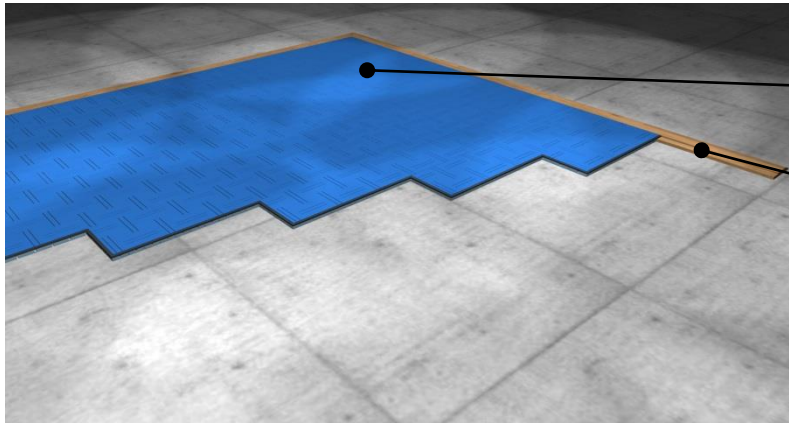

# HARO Sports Floors

Dominating the game.

## RIO

Type: permanent outdoor floor  
Usage: multi-purpose facilities

HARO floor module  
with special elastic layer  
(dimensions: 1250 x 250 x 16 mm)

HARO end profile

Installation on an even sub-floor according to DIN 18202:  
1997-04 chart 3, line 4

HARO portable floor module with interlocking system

- RIO module
- special elastic layer
- lock connect, head joint with an aluminum-profile slide-in
- factory finished with Hot Coating

HARO aluminium end profile, screwed

Construction height

Model Rio

16 mm

16 mm

Model Rio meets and exceeds the DIN EN 14877 Dec 2013, synthetic surfaces for outdoor sports areas