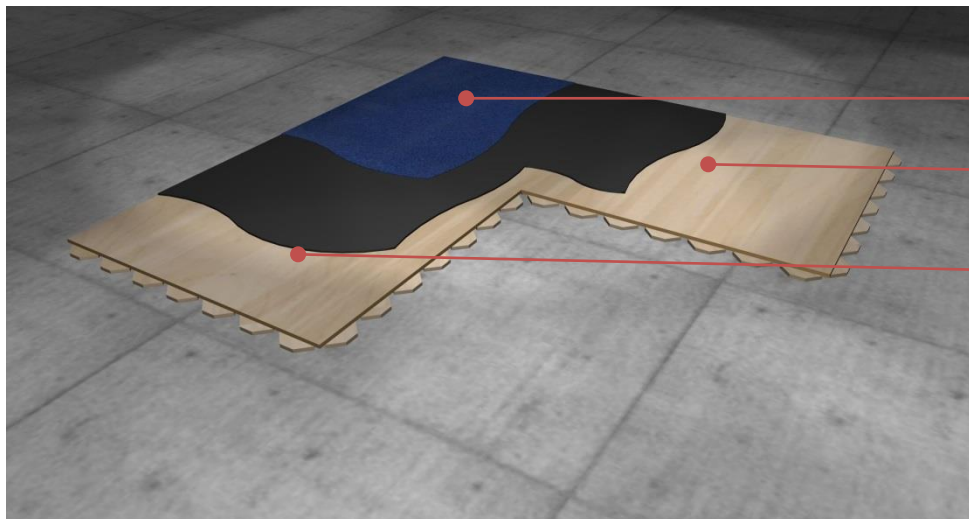

HARO Sports Floors

Dominating the game.

ROME ATHLETIC

Type: Mobile sports floor
Usage: Sports-and multipurpose halls, ice rinks

BSW running track coating 13 mm

HARO Athletic plywood module
(Dimensions: 1070 x 2140 x 24.0 mm)

HARO Athletic plywood module
(Dimensions: 1070 x 1070 x 24.0 mm)

Installation on an even sub-floor according to DIN 18202, 1997-04, chart 3, line 4

Model ROME Athletic

HARO load distribution panel with patented interlocking system consisting of:

- BSW running track coating
- HARO plywood panel BFU 100 acc. to DIN 68705, part 3
(Dimensions: 1070 x 2140 x 12 mm)
- Load distribution plates made of OSB
(Dimensions: 193 x 193 x 12 mm)
- Circumferential connection links made of plywood BFU 100, acc. to DIN 68705, part 3
(Dimensions: 193 x 193 x 12 mm)

13 mm

24 mm

Construction height

37 mm